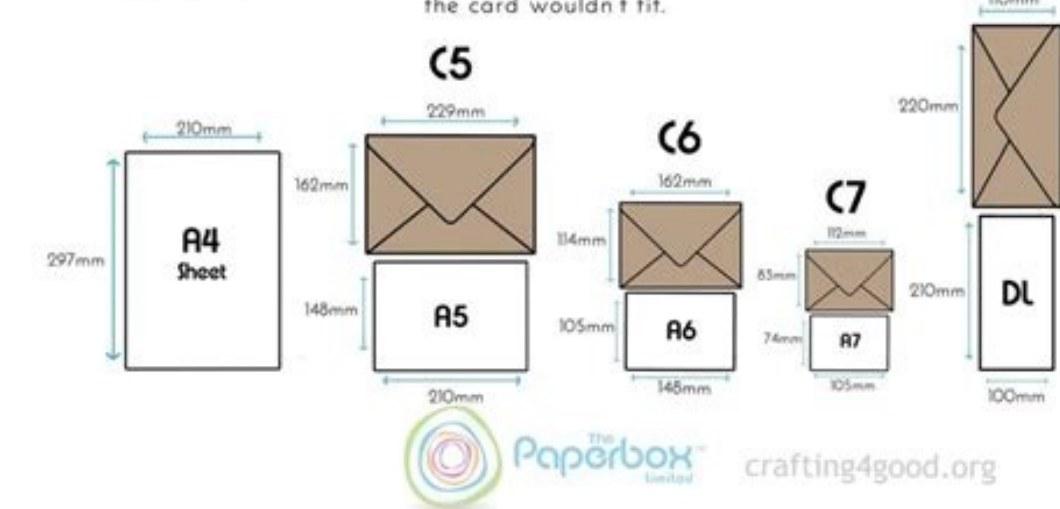

Card, Paper & Envelopes Size Guide

Card Blanks

Card blanks are described by their measurements once folded. For example an A5 card blank is an A4 sheet which when folded in half becomes a card with an A5 sized front.

Envelopes

Envelope and Paper Size Chart

A guide on how to fold an A4 sheet of paper inside your envelope.

papermilldirect

Envelope Size Guide