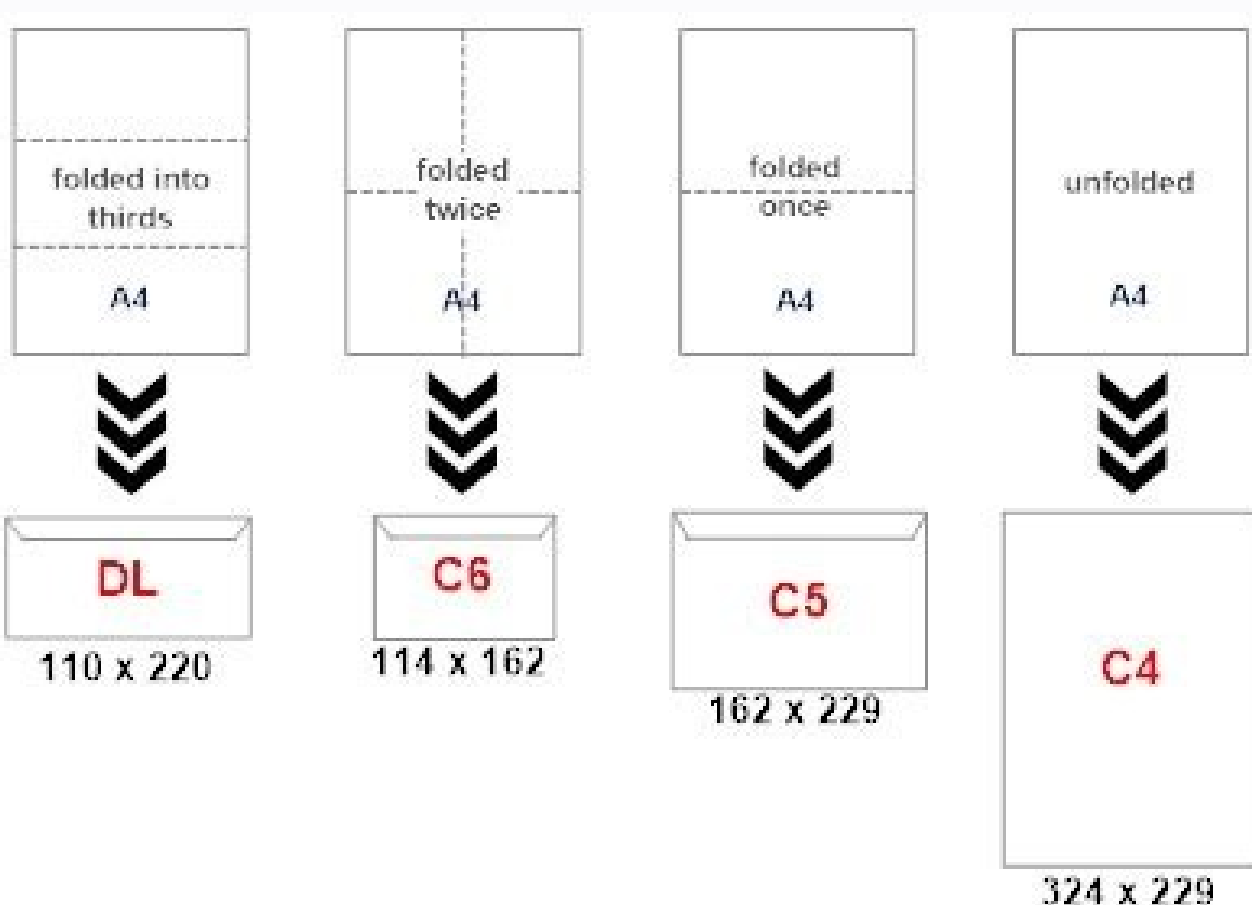

Envelope and Paper Size Chart

A guide on how to fold an A4 sheet of paper inside your envelope.