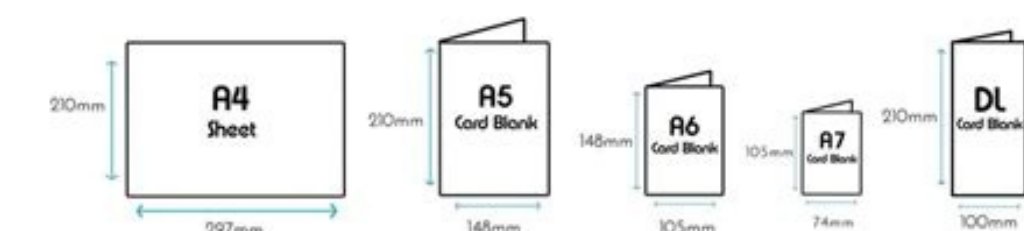

Card Blanks

Card blanks are described by their measurements once folded. For example an A5 card blank is an A4 sheet which when folded in half becomes a card with an A5 sized front.