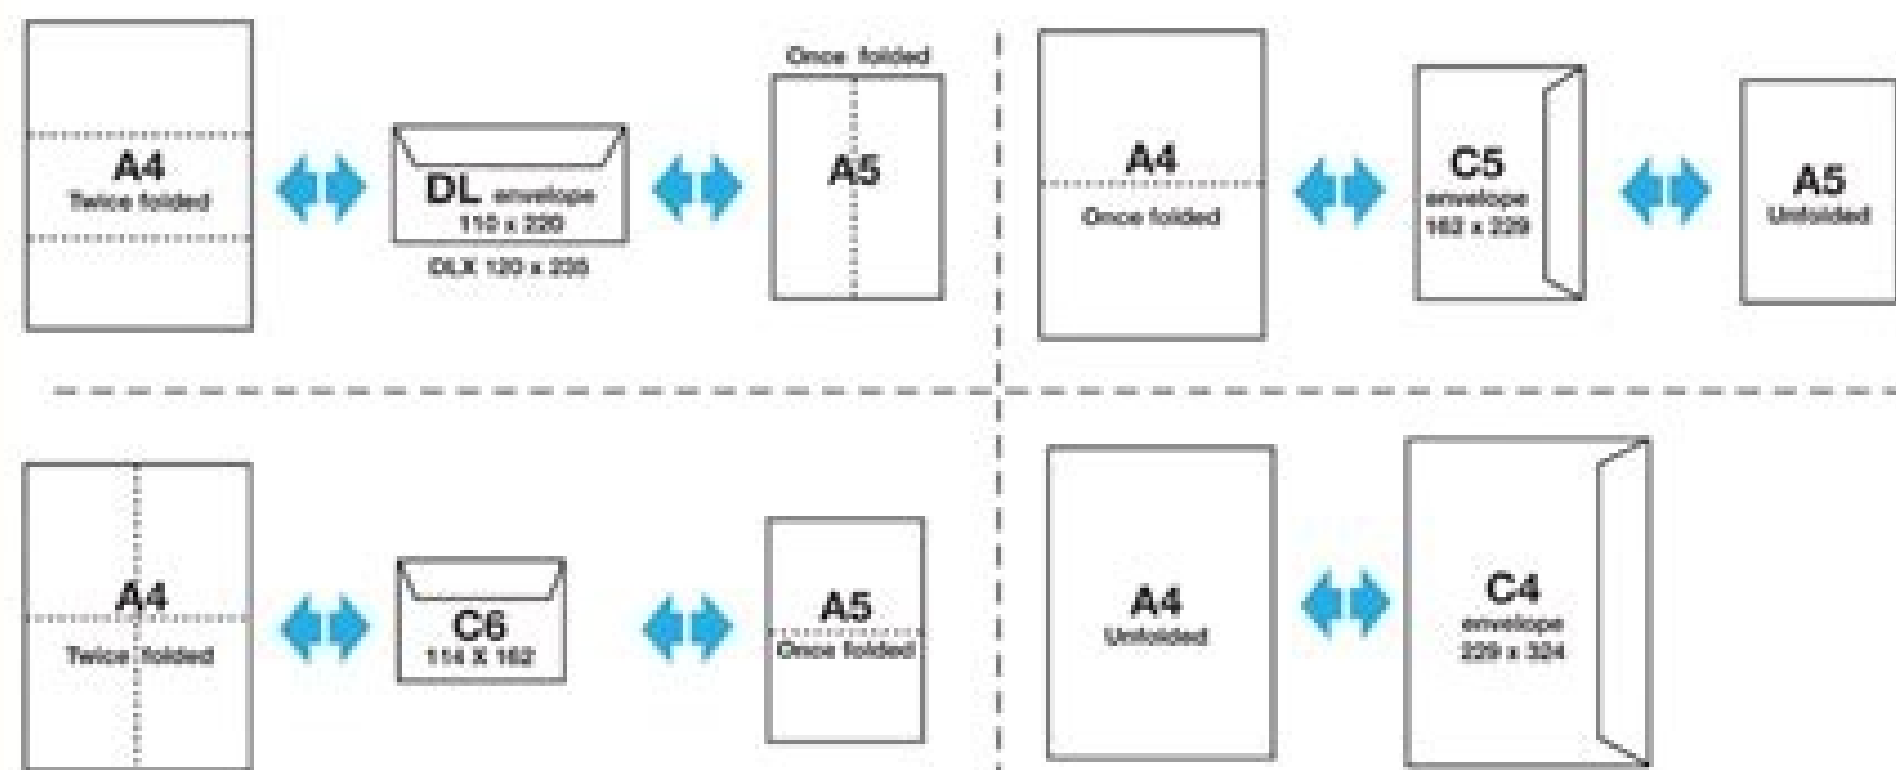

Envelope and Paper Size Chart

A guide on how to fold an A4 sheet of paper inside your envelope.