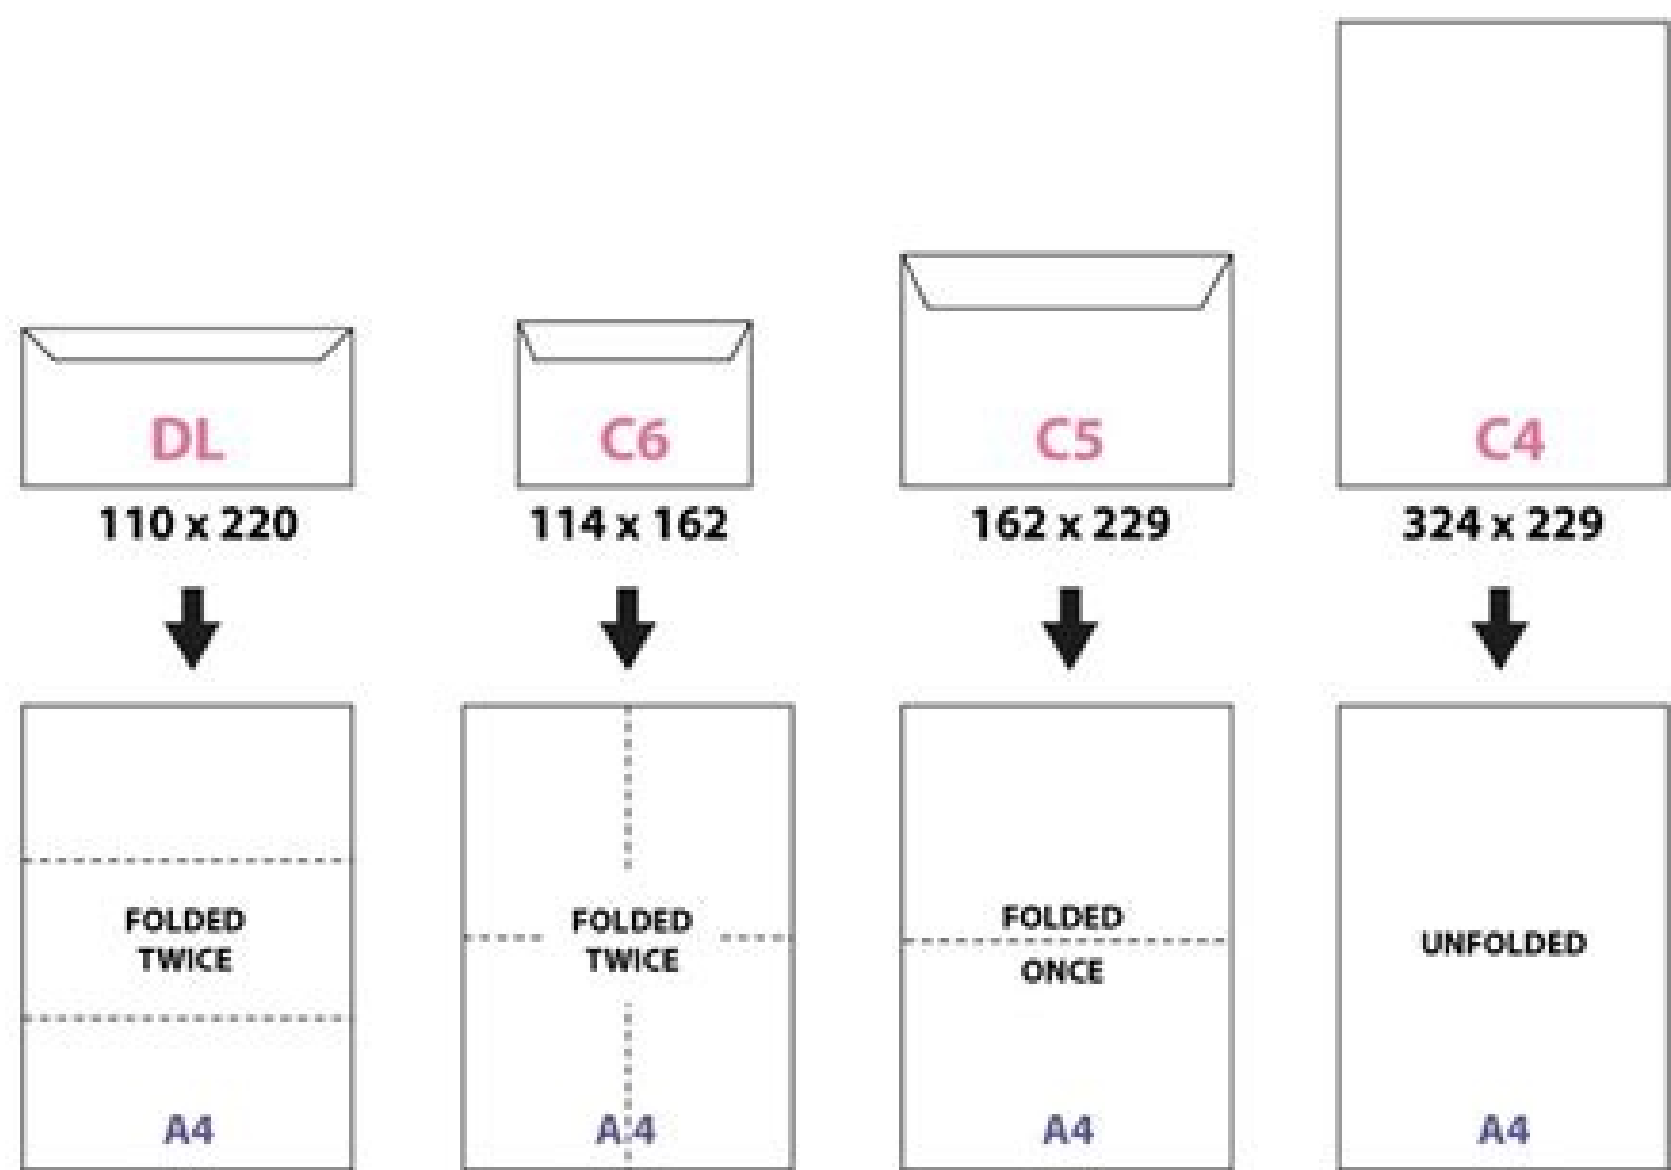

Card, Paper & Envelopes Size Guide

Card Blanks

Card blanks are described by their measurements once folded. For example an A5 card blank is an A4 sheet which when folded in half becomes a card with an A5 sized front.

Envelopes

Envelope and Paper Size Chart

A guide on how to fold an A4 sheet of paper inside your envelope.

papermilldirect

Envelope Size Guide